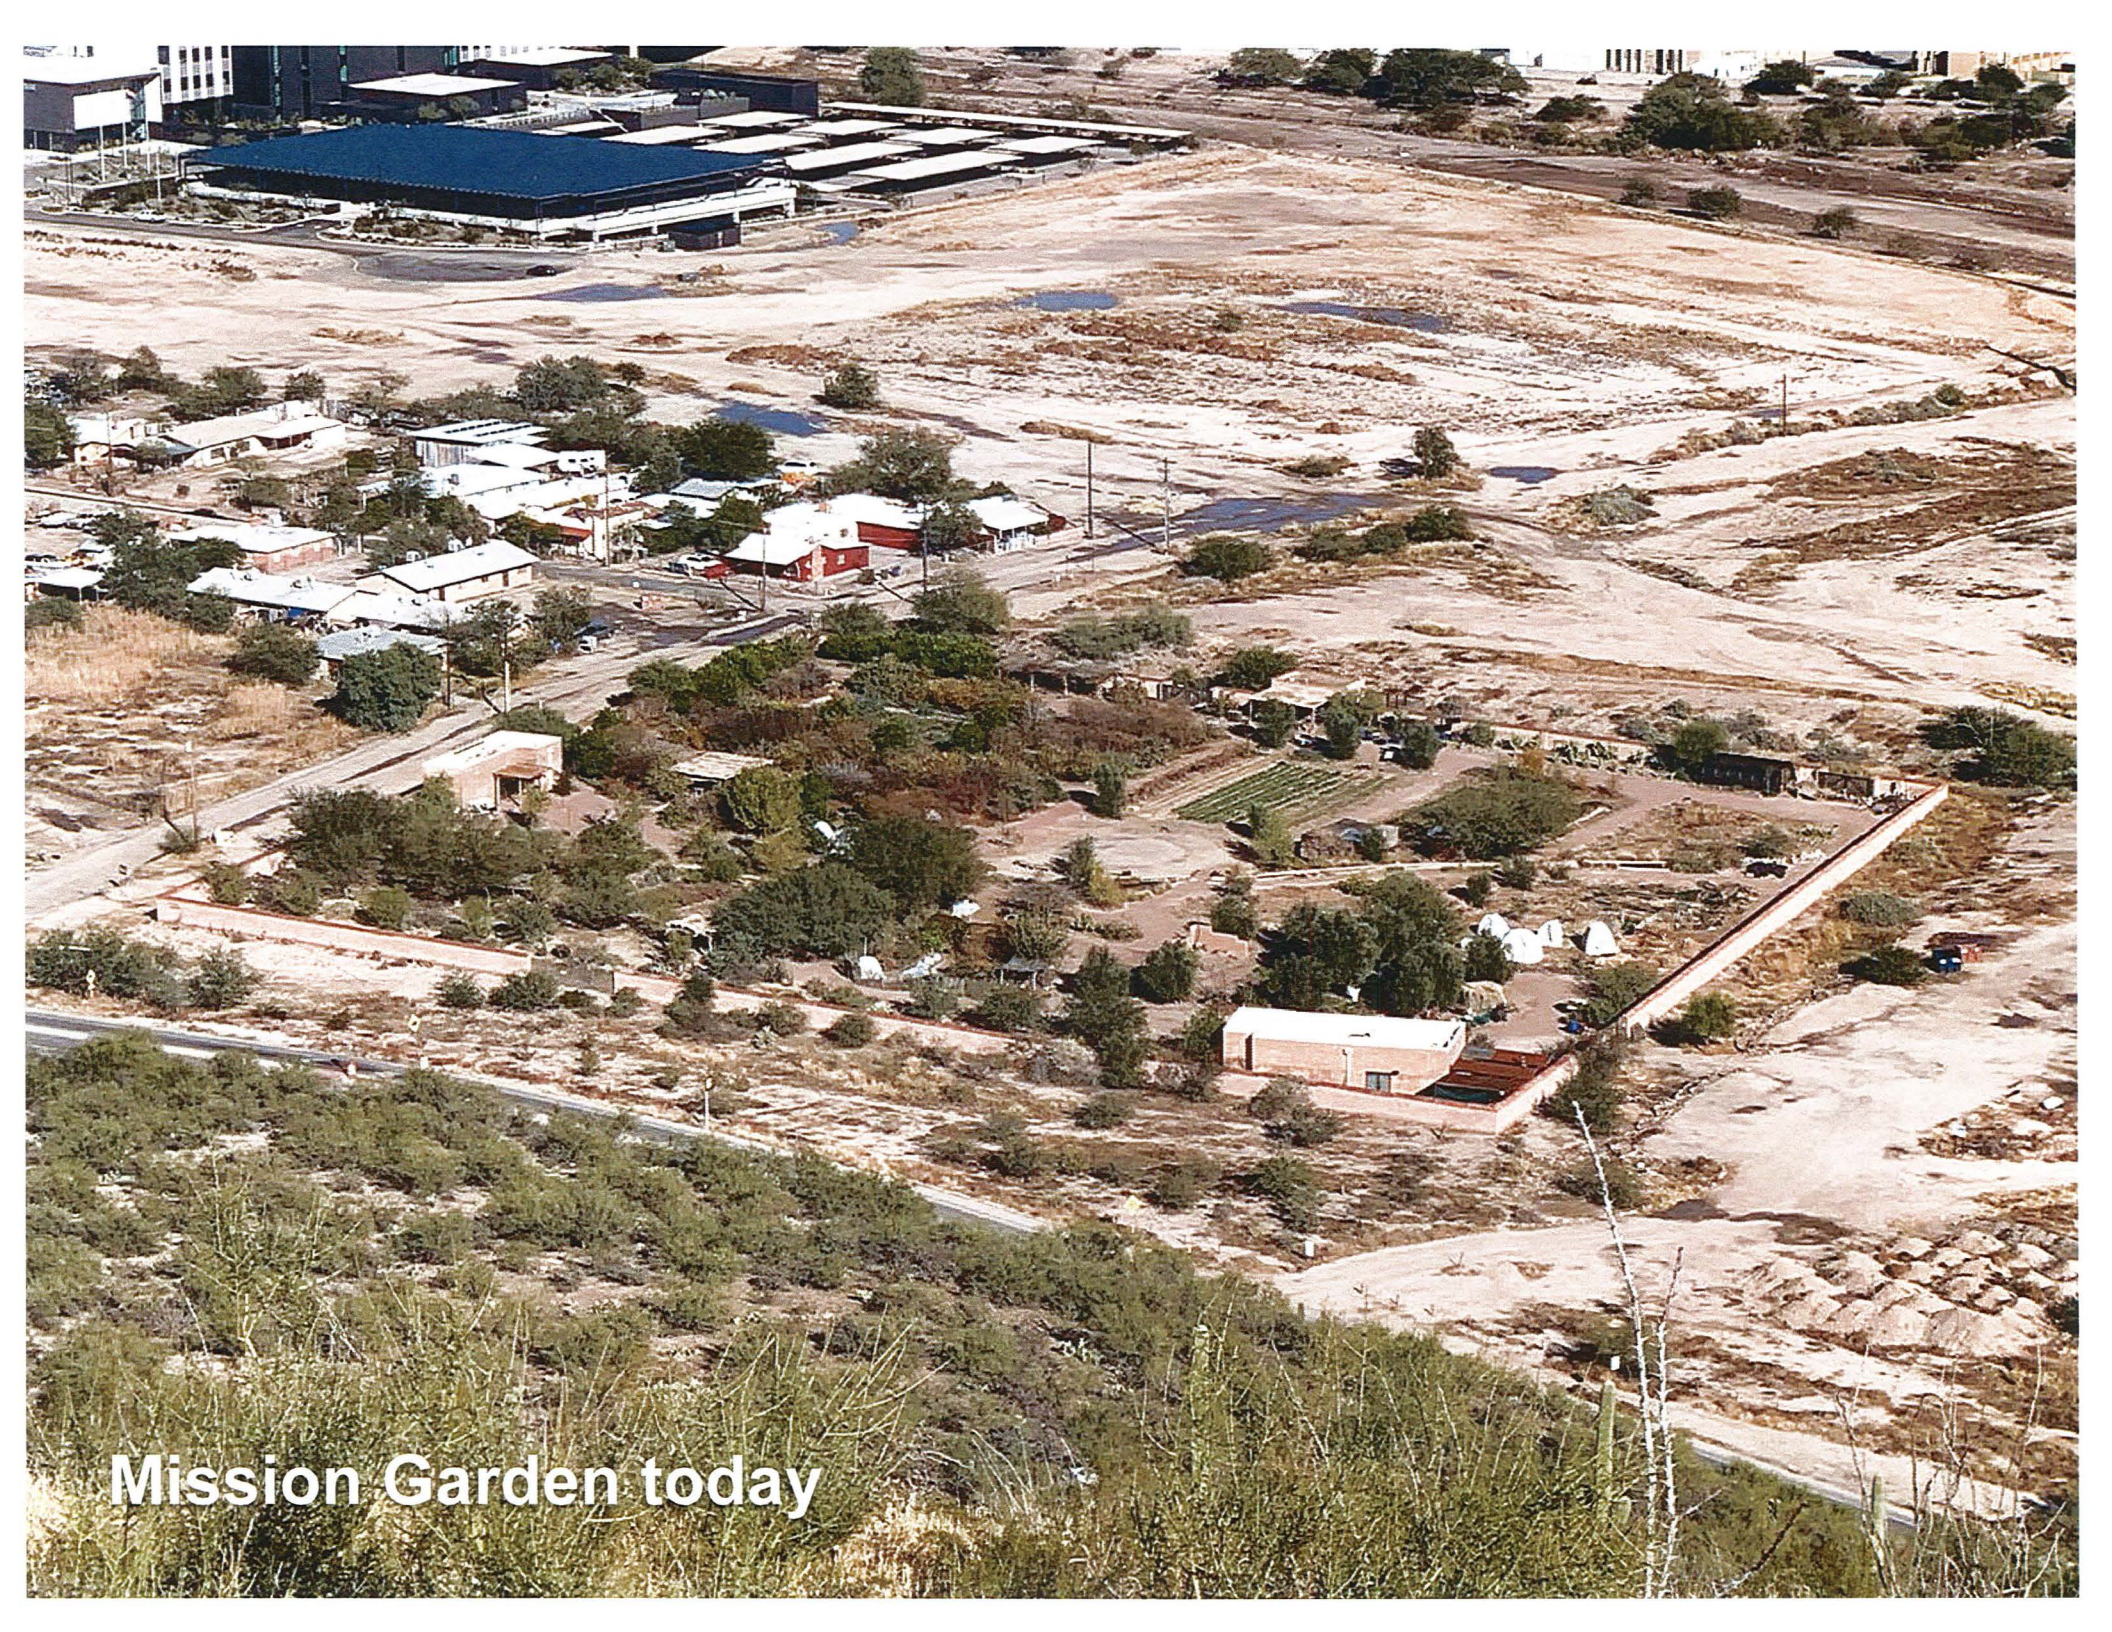

MISSION GARDEN

AGENDA MATERIAL

DATE 2/21/23 ITEM NO. RA 41

Sentinel Peak at the Santa Cruz River

The Birthplace of Tucson, "Cuk Son" has been occupied and farmed for more than 4,100 years

Mission Garden 1880

Tucson & Sentinel Peak 1871

Mission Garden 2017

FEB 16 23 AM 09:32 PC CLK OF BD
mw

Mission Garden today

Mission Garden today

Mission Garden exterior along Mission Lane
(to be restored)