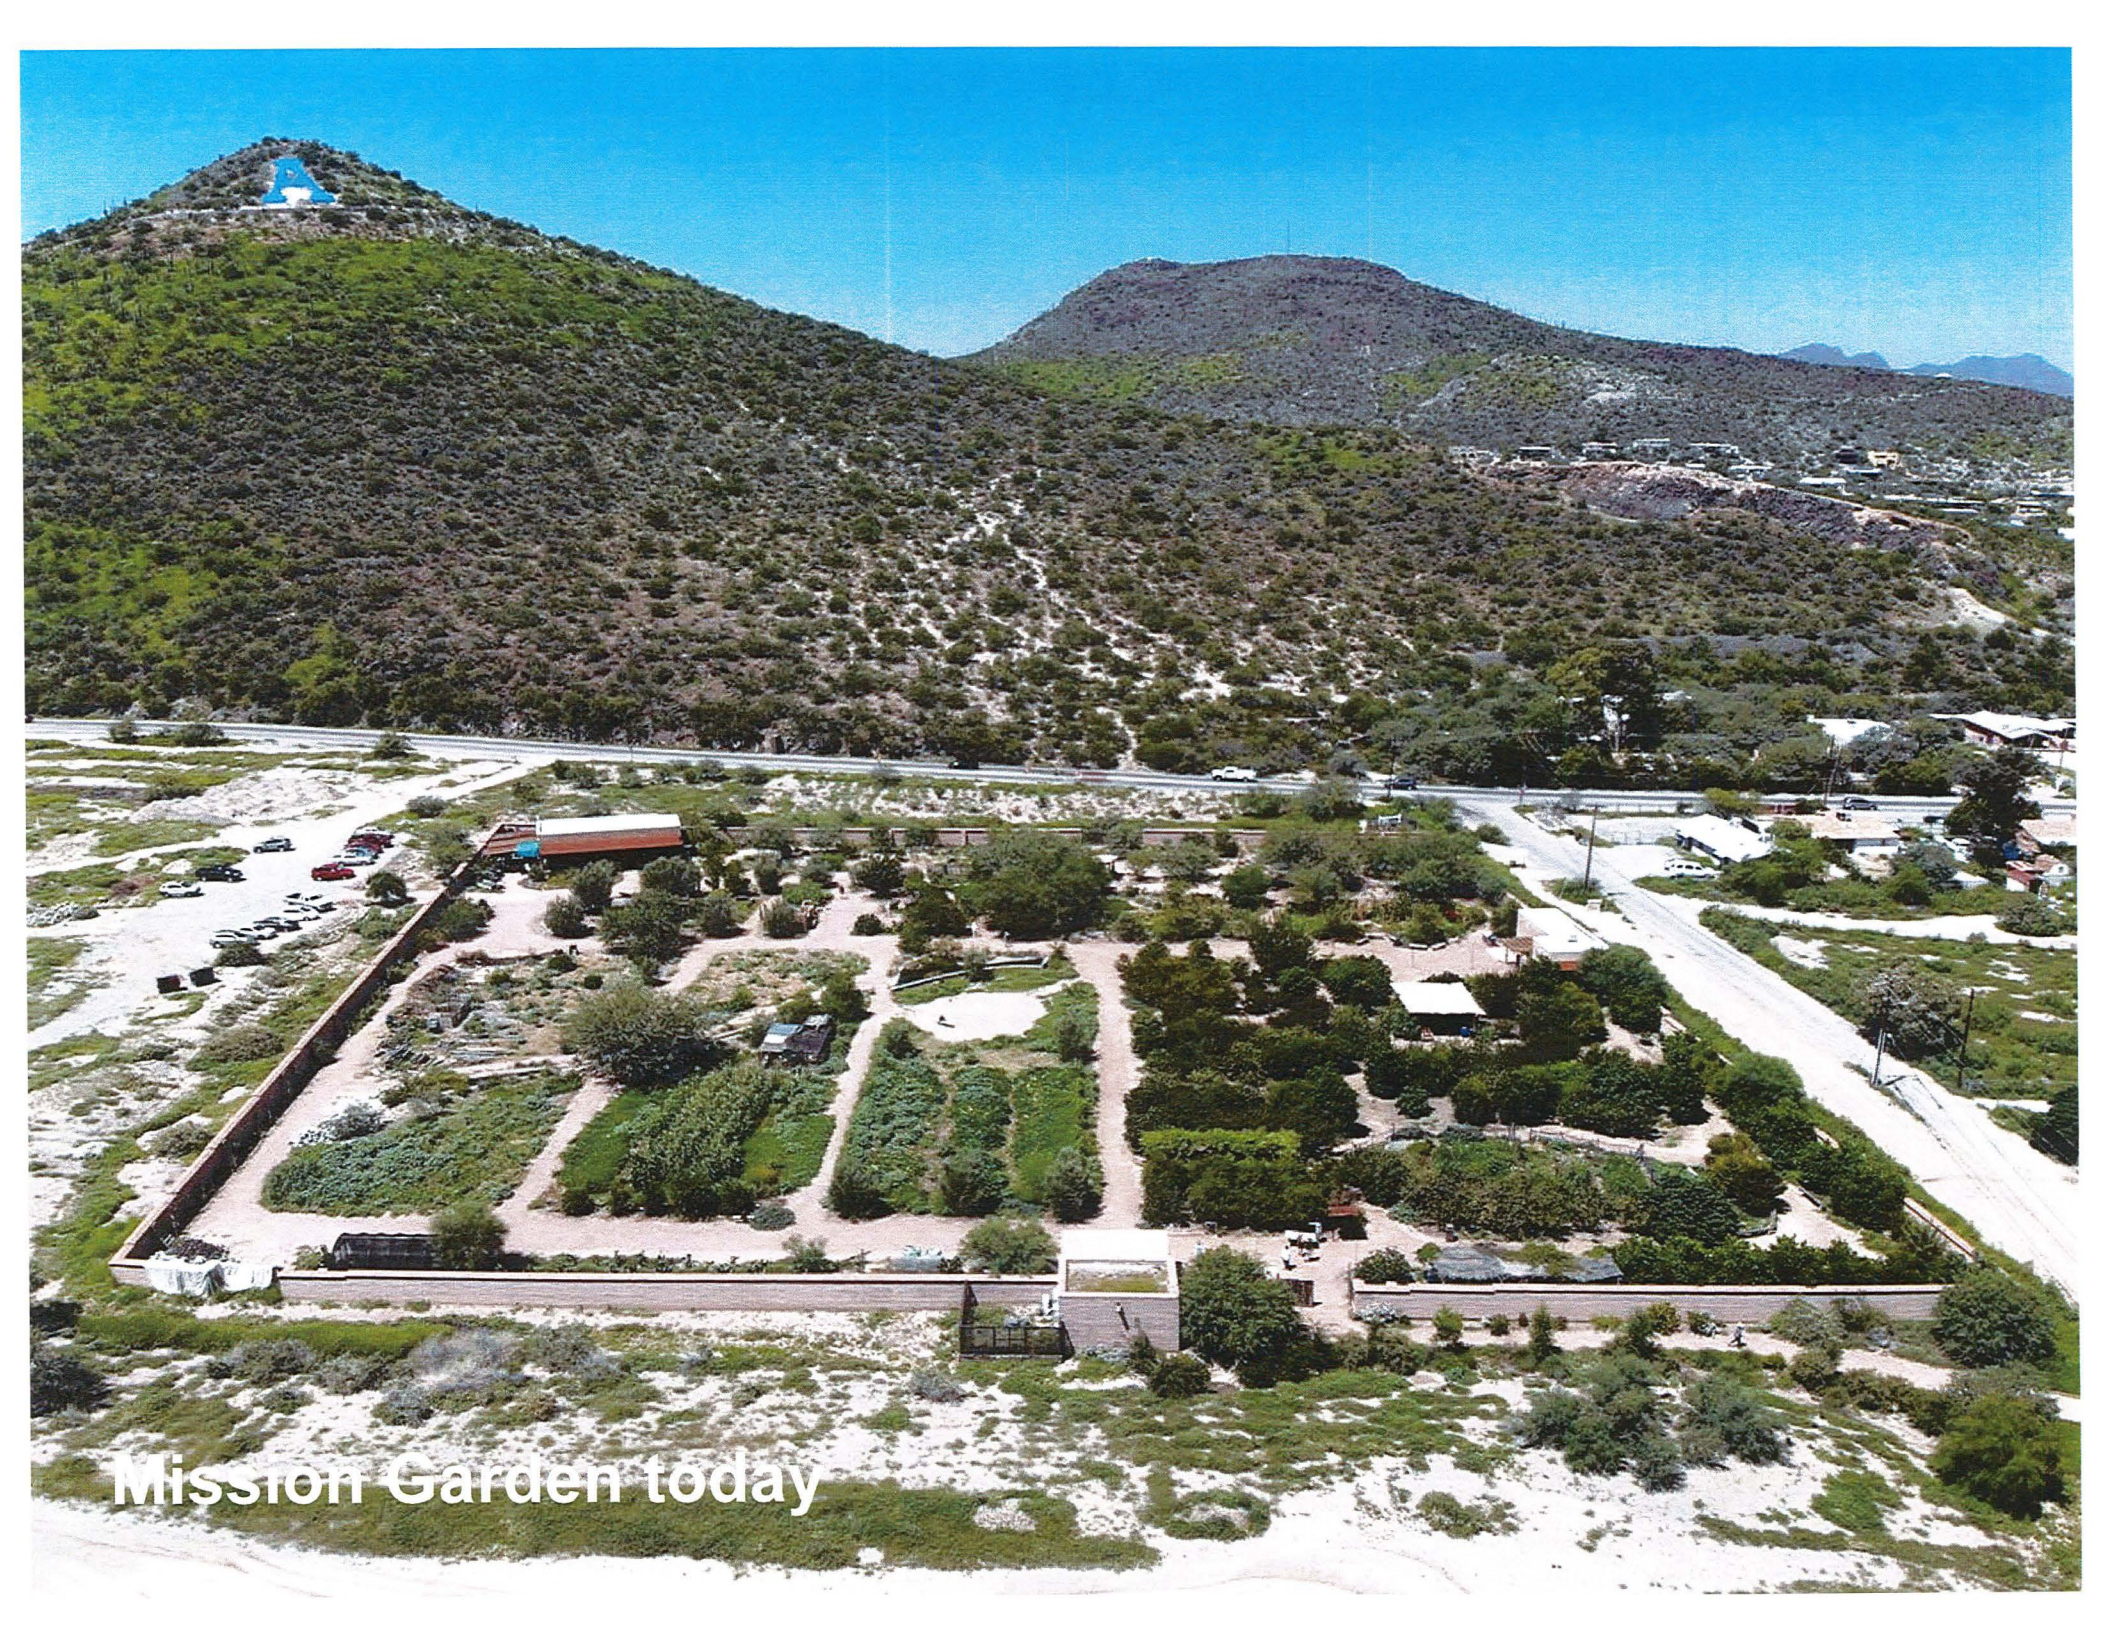

MISSION GARDEN

AGENDA MATERIAL

DATE 2/21/23 ITEM NO. RA 41

Sentinel Peak at the Santa Cruz River

The Birthplace of Tucson, "Cuk Son" has been occupied and farmed for more than 4,100 years

Mission Garden 1880

Tucson & Sentinel Peak 1871

Mission Garden 2017

FEB 16 23 AM 09:32 PC CLK OF BD
mw

Mission Garden today

Mission Garden today

Mission Garden exterior along Mission Lane
(to be restored)