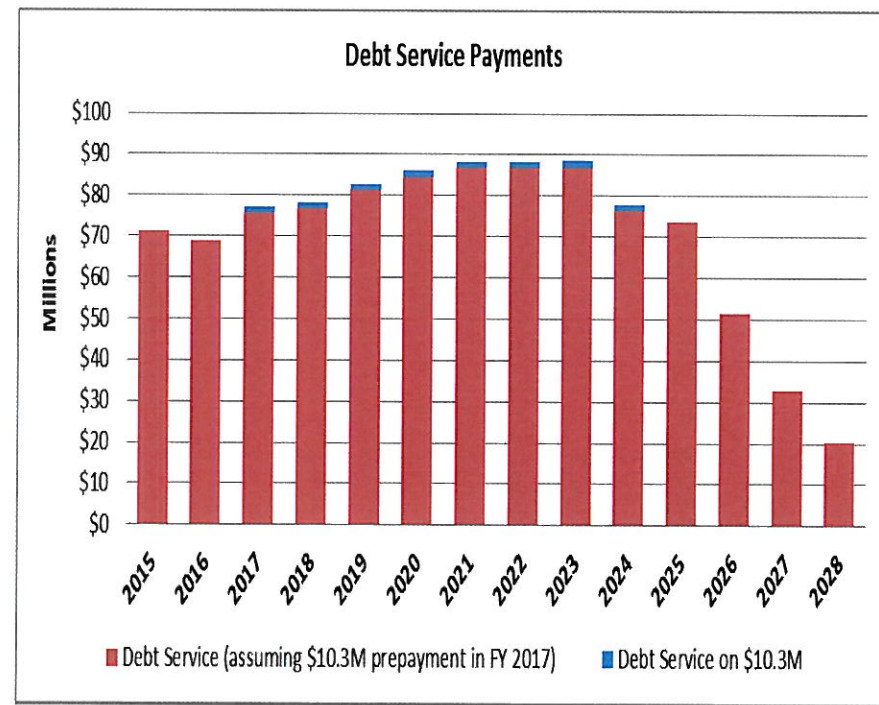

# Pima County's Regional Wastewater Reclamation Enterprise Fund Expenses Compared to Operating Revenues Without Fee Increases

Pima County's Regional Wastewater Reclamation Enterprise Fund  
 Expenses Compared to Operating Revenues  
 Including Three Proposed 4% User Fee Increases