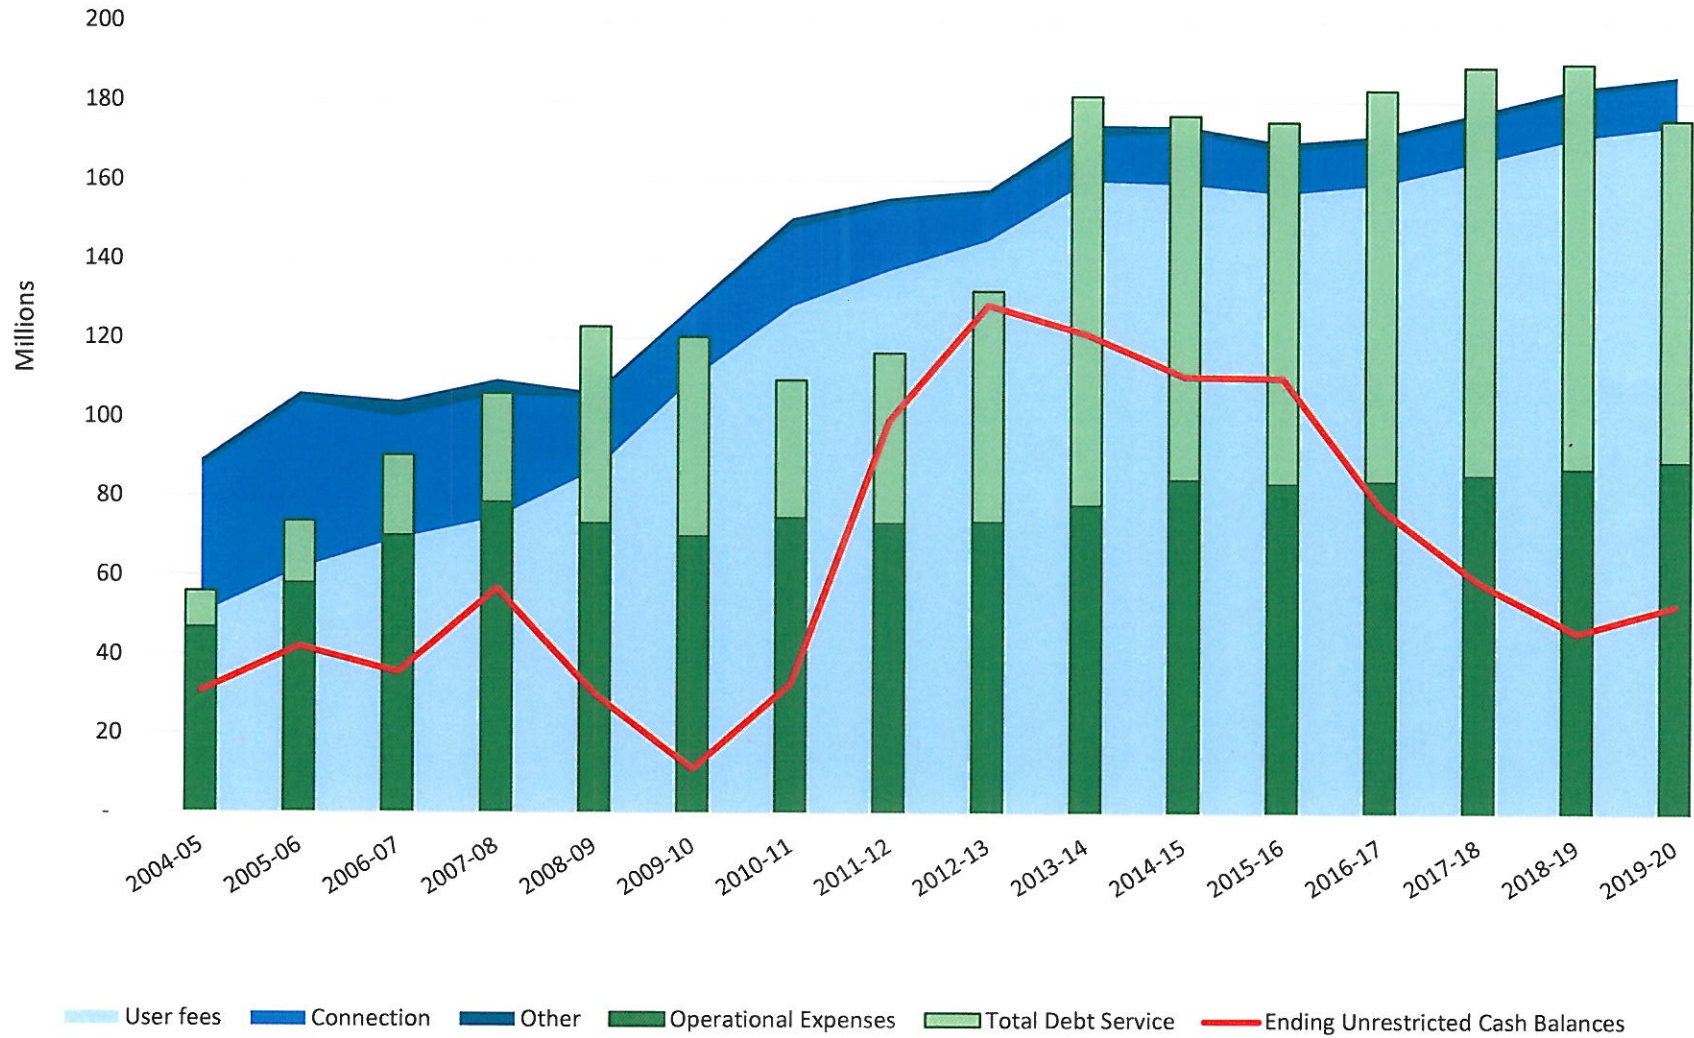

# Regional Wastewater Reclamation Department Sewer Revenue Debt

borrowing

repaying

# Pima County's Regional Wastewater Reclamation Enterprise Fund Expenses Compared to Operating Revenues Without Fee Increases

Pima County's Regional Wastewater Reclamation Enterprise Fund  
 Expenses Compared to Operating Revenues  
 Including Three Proposed 4% User Fee Increases