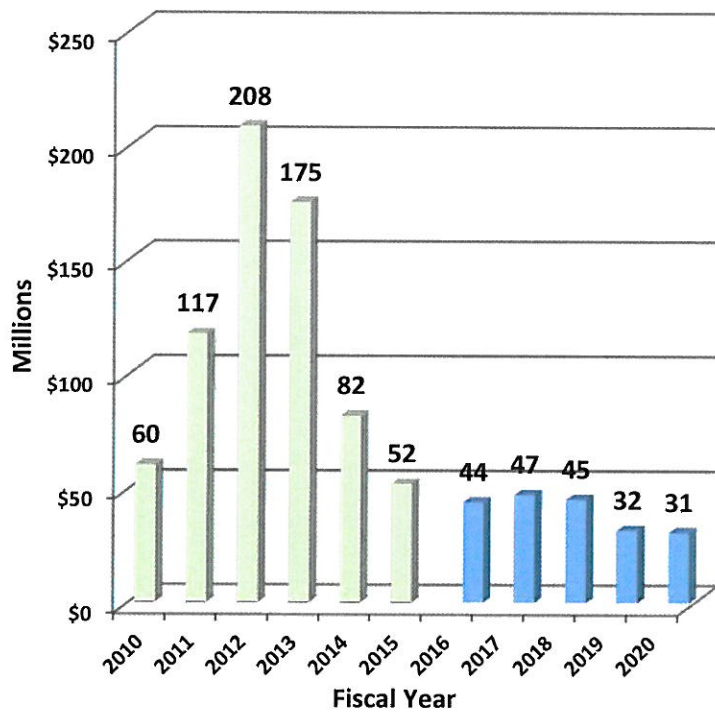

# Regional Wastewater Reclamation Department Sewer Revenue Debt

borrowing

repaying

# Pima County's Regional Wastewater Reclamation Enterprise Fund Expenses Compared to Operating Revenues Without Fee Increases

Pima County's Regional Wastewater Reclamation Enterprise Fund  
 Expenses Compared to Operating Revenues  
 Including Three Proposed 4% User Fee Increases