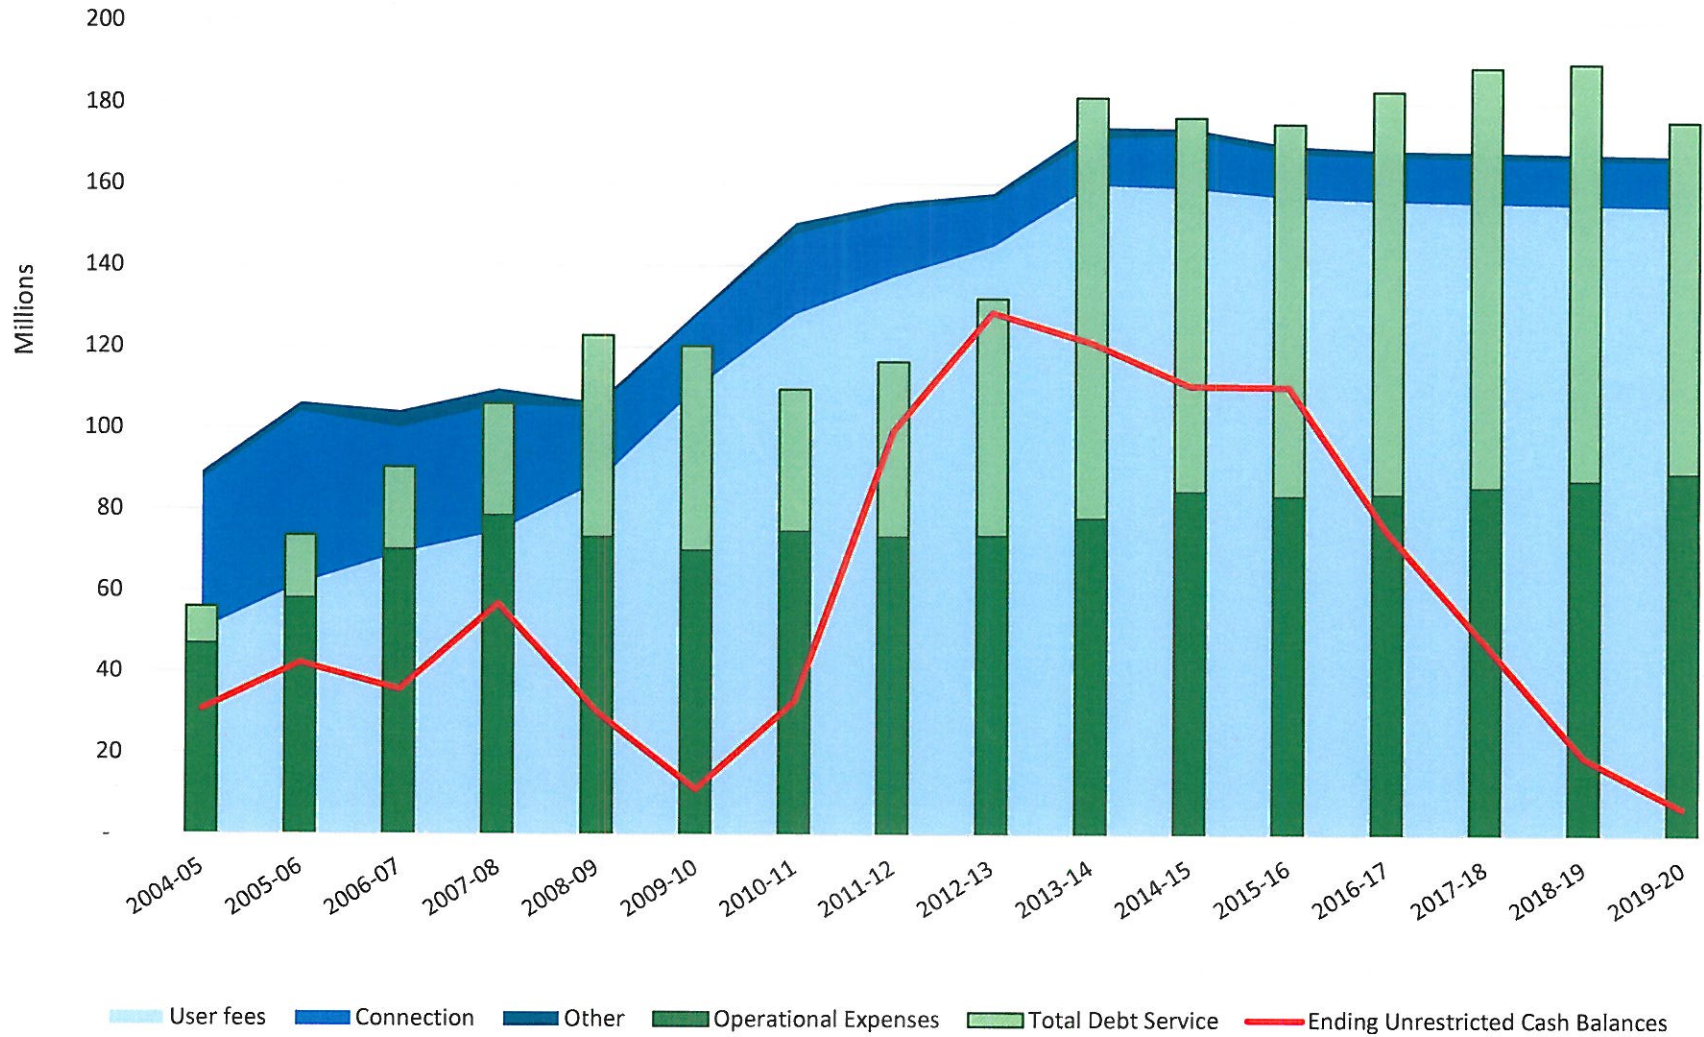

# Regional Wastewater Reclamation Department Sewer Revenue Debt

borrowing

repaying

# Pima County's Regional Wastewater Reclamation Enterprise Fund Expenses Compared to Operating Revenues Without Fee Increases

Pima County's Regional Wastewater Reclamation Enterprise Fund  
 Expenses Compared to Operating Revenues  
 Including Three Proposed 4% User Fee Increases