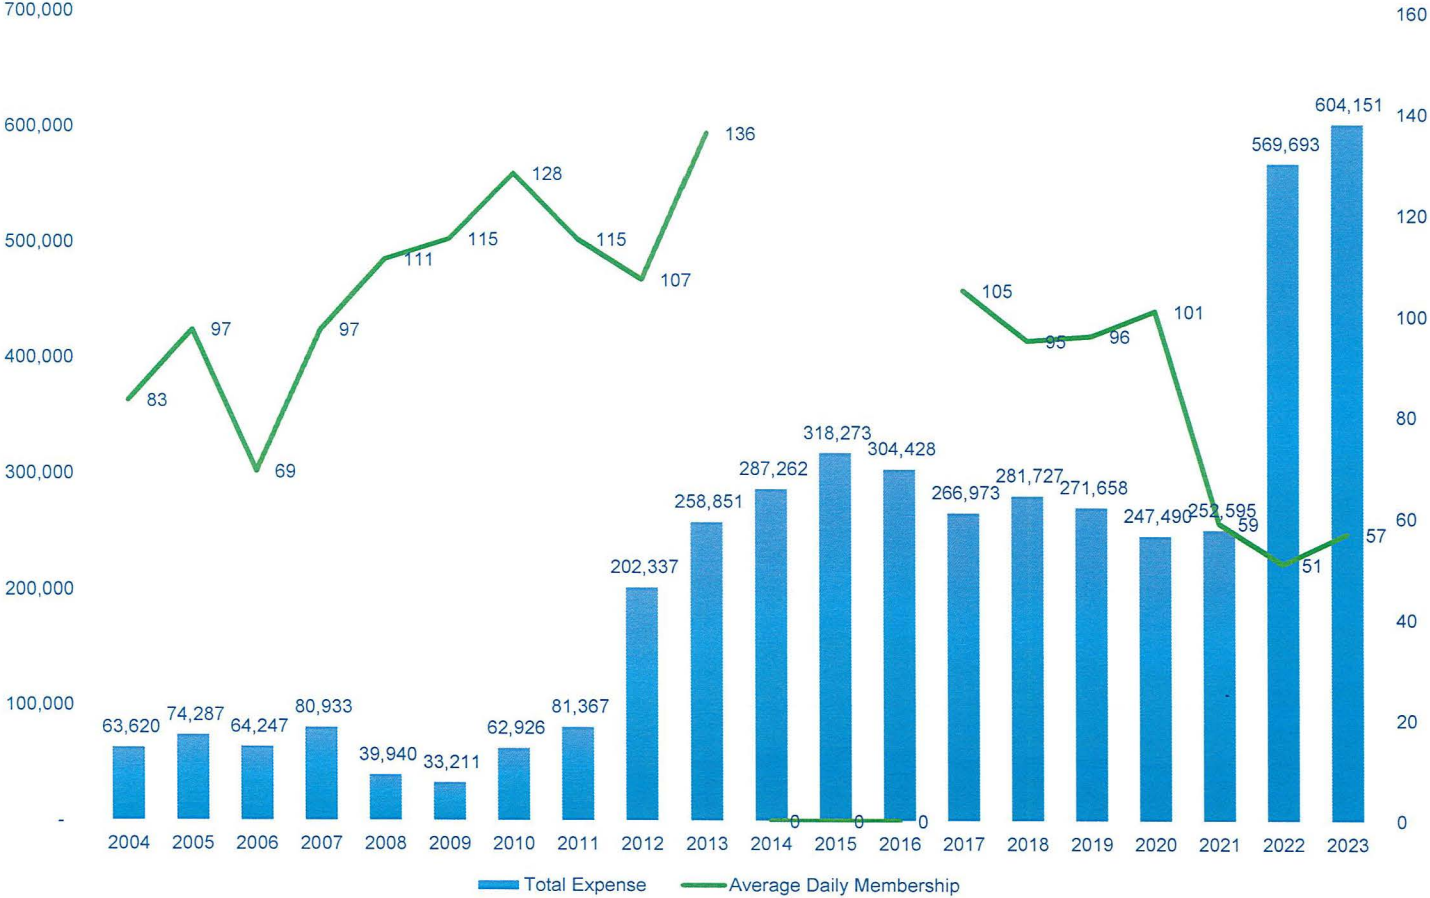

Pima Vocational High School General Fund Support and Average Daily Membership - FY2004 - FY2023