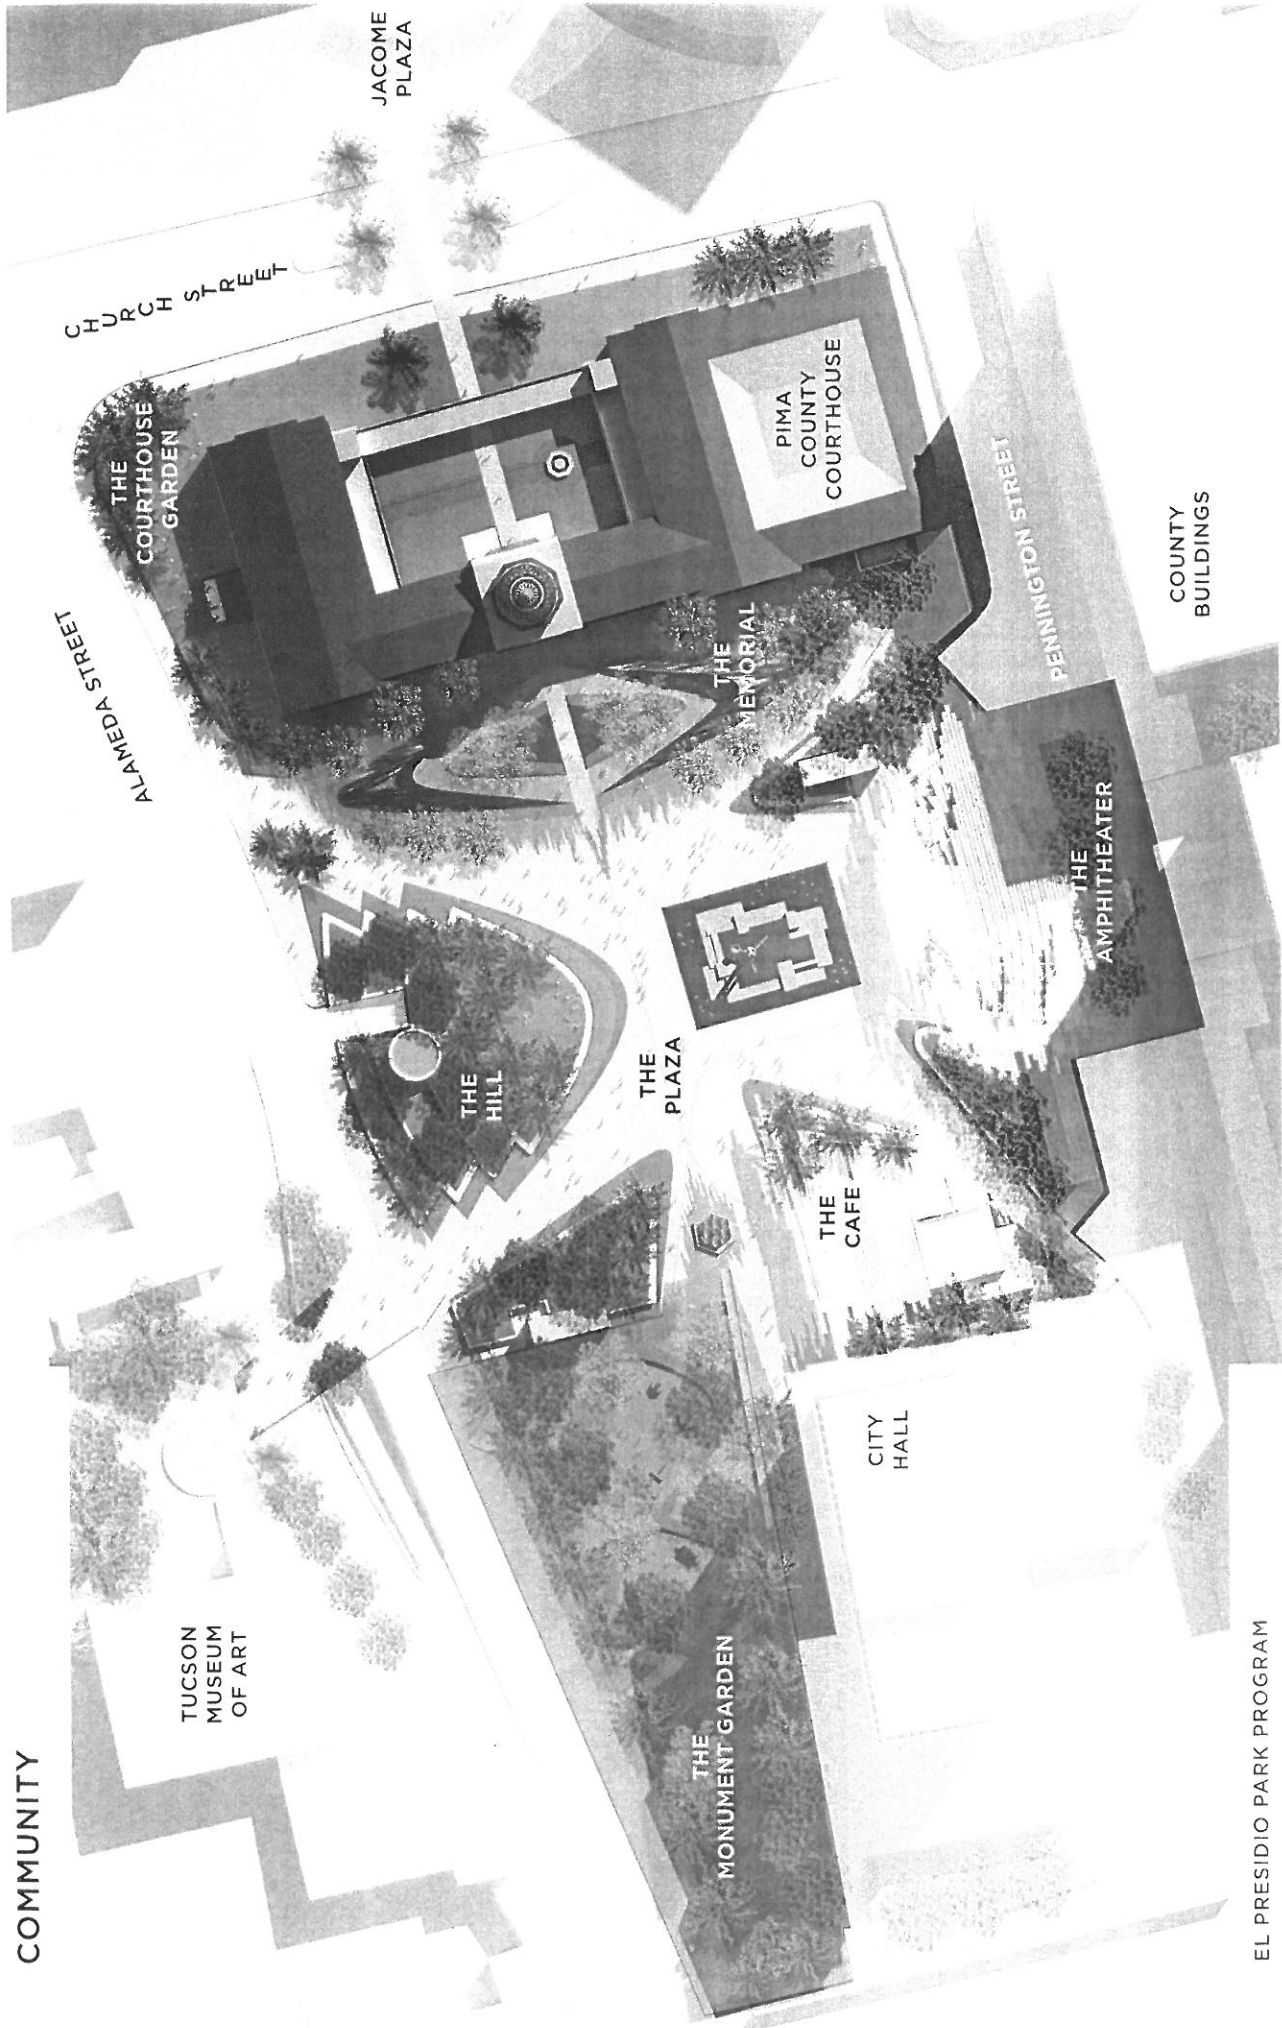

# EXHIBIT A

# JANUARY 8 MEMORIAL & EL PRESIDIO PARK

JANUARY 8 MEMORIAL & EL PRESIDIO PARK MASTERPLAN, TUCSON • CSAO RMS agL JK • 2016

EL PRESIDIO PARK

BIRD'S EYE VIEW OF THE PARK

COMMUNITY

TUCSON  
MUSEUM  
OF ART

THE  
HILL

THE  
PLAZA

THE  
CAFE

CITY  
HALL

THE  
MONUMENT GARDEN

THE  
MEMORIAL

THE  
AMPHITHEATER

PIMA  
COUNTY  
COURTHOUSE

THE  
COURTHOUSE  
GARDEN

# THE HISTORIC PARK

2 ELEMENTS REPRESENTING THE APPROXIMATE SIZE & LOCATION OF THE PRESIDIO GATE

PRESIDIO CEMETERY MARKER

ENTRY SIGN & HISTORIC MARKER

ENTRY SIGN & HISTORIC MARKER

PRESIDIO GATE

MONUMENT GARDEN