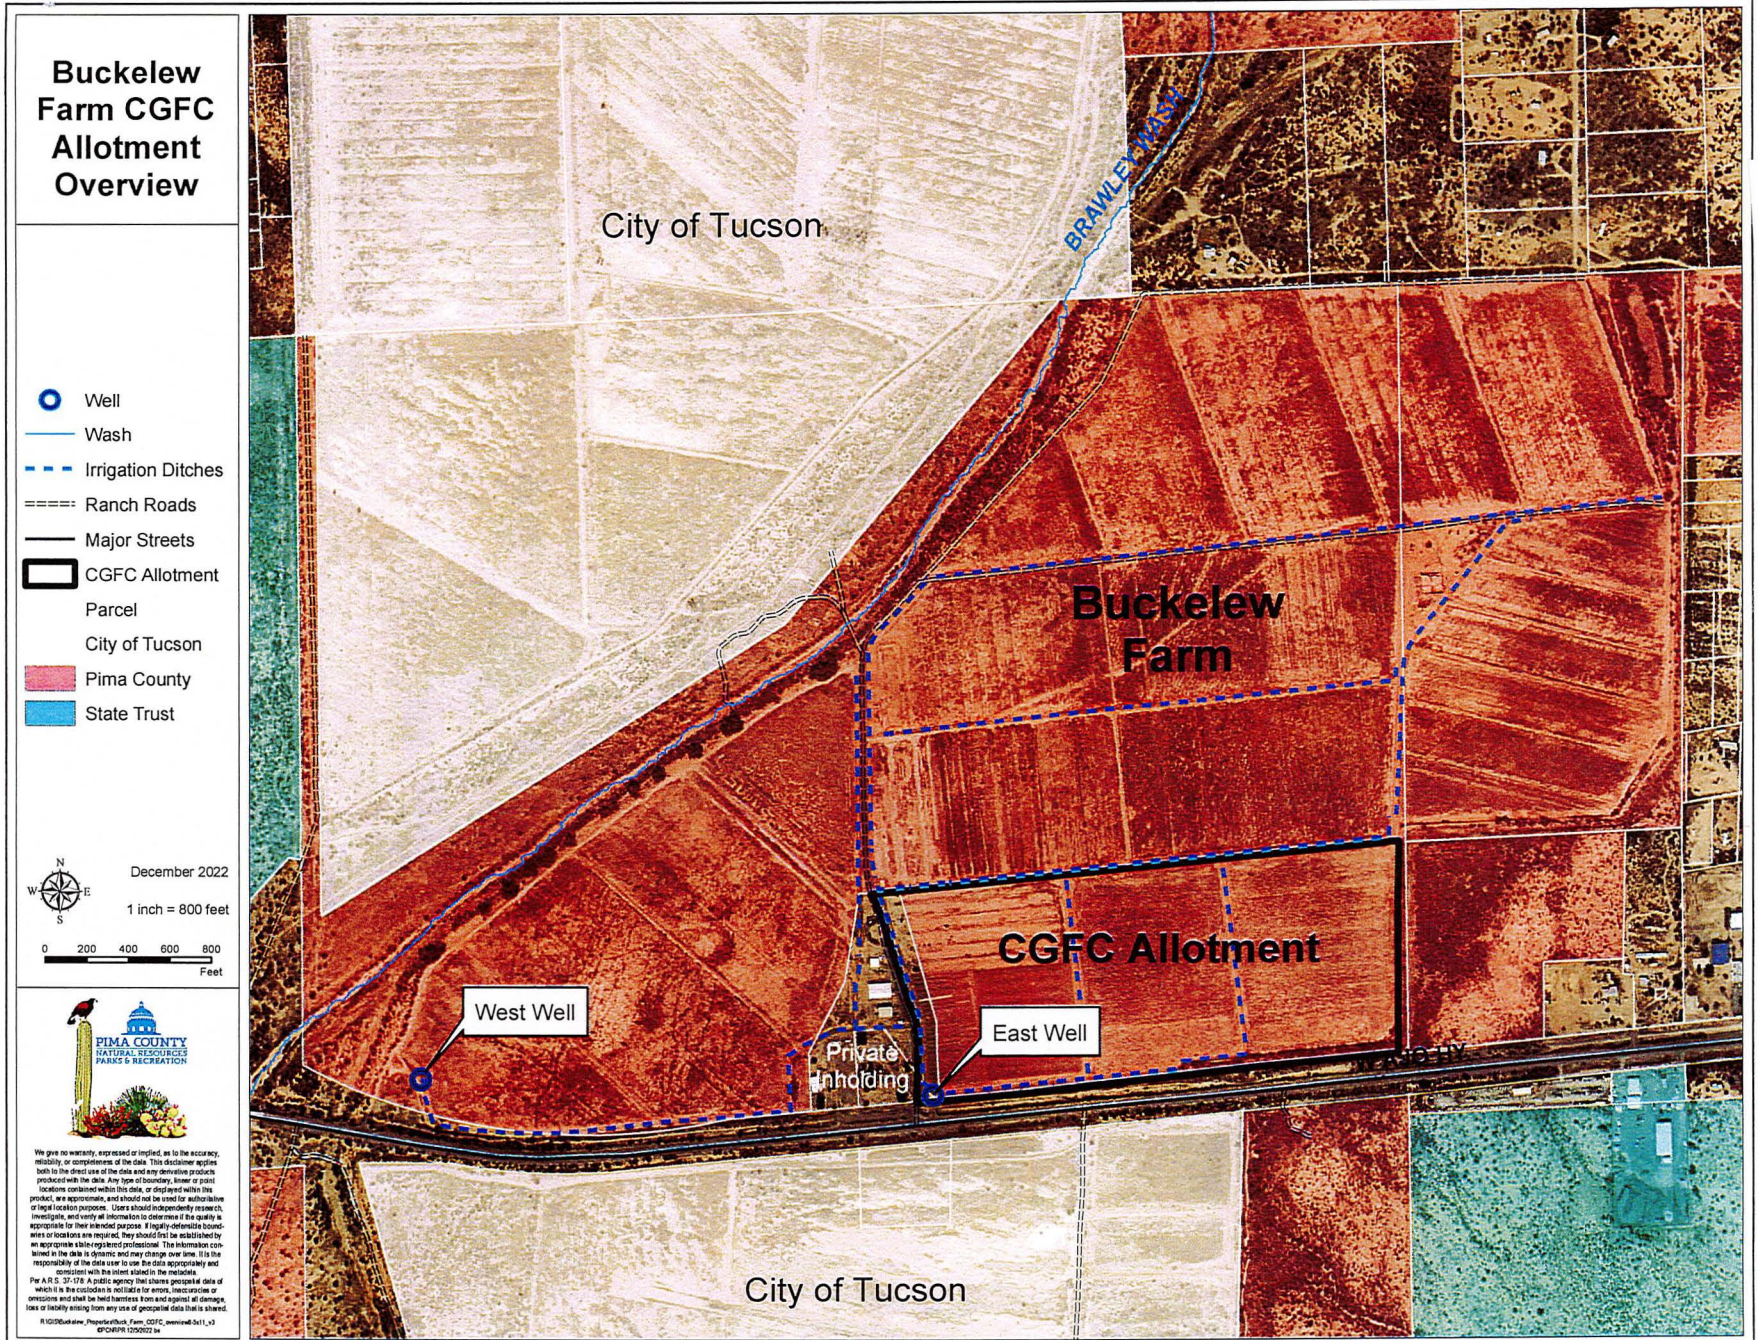

AGENDA MATERIAL

DATE 12-6-22 ITEM NO. CC 21

DEC 08:22PM 1/48 PC CLK OF BD
CC

Bucklew Farm Private Inholding Overview

-  Well
-  Wash
-  Irrigation Ditches
-  Ranch Roads
-  Major Streets
-  CGFC Allotment Parcel
-  City of Tucson
-  Pima County

We give no warranty, expressed or implied, as to the accuracy, reliability, or completeness of the data. This disclaimer applies both to the direct use of the data and any derivative products produced with the data. Any type of boundary, user or point locations contained within this data, or displayed within this product, are approximate, and should not be used for authoritative or legal location purposes. Users should independently research, investigate, and verify all information to determine if the quality is appropriate for their intended purpose. If legally defensible boundaries or locations are required, they should first be established by an appropriate state-registered professional. The information contained in the data is dynamic and may change over time. It is the responsibility of the data user to use the data appropriately and consistent with the intent stated in the metadata.